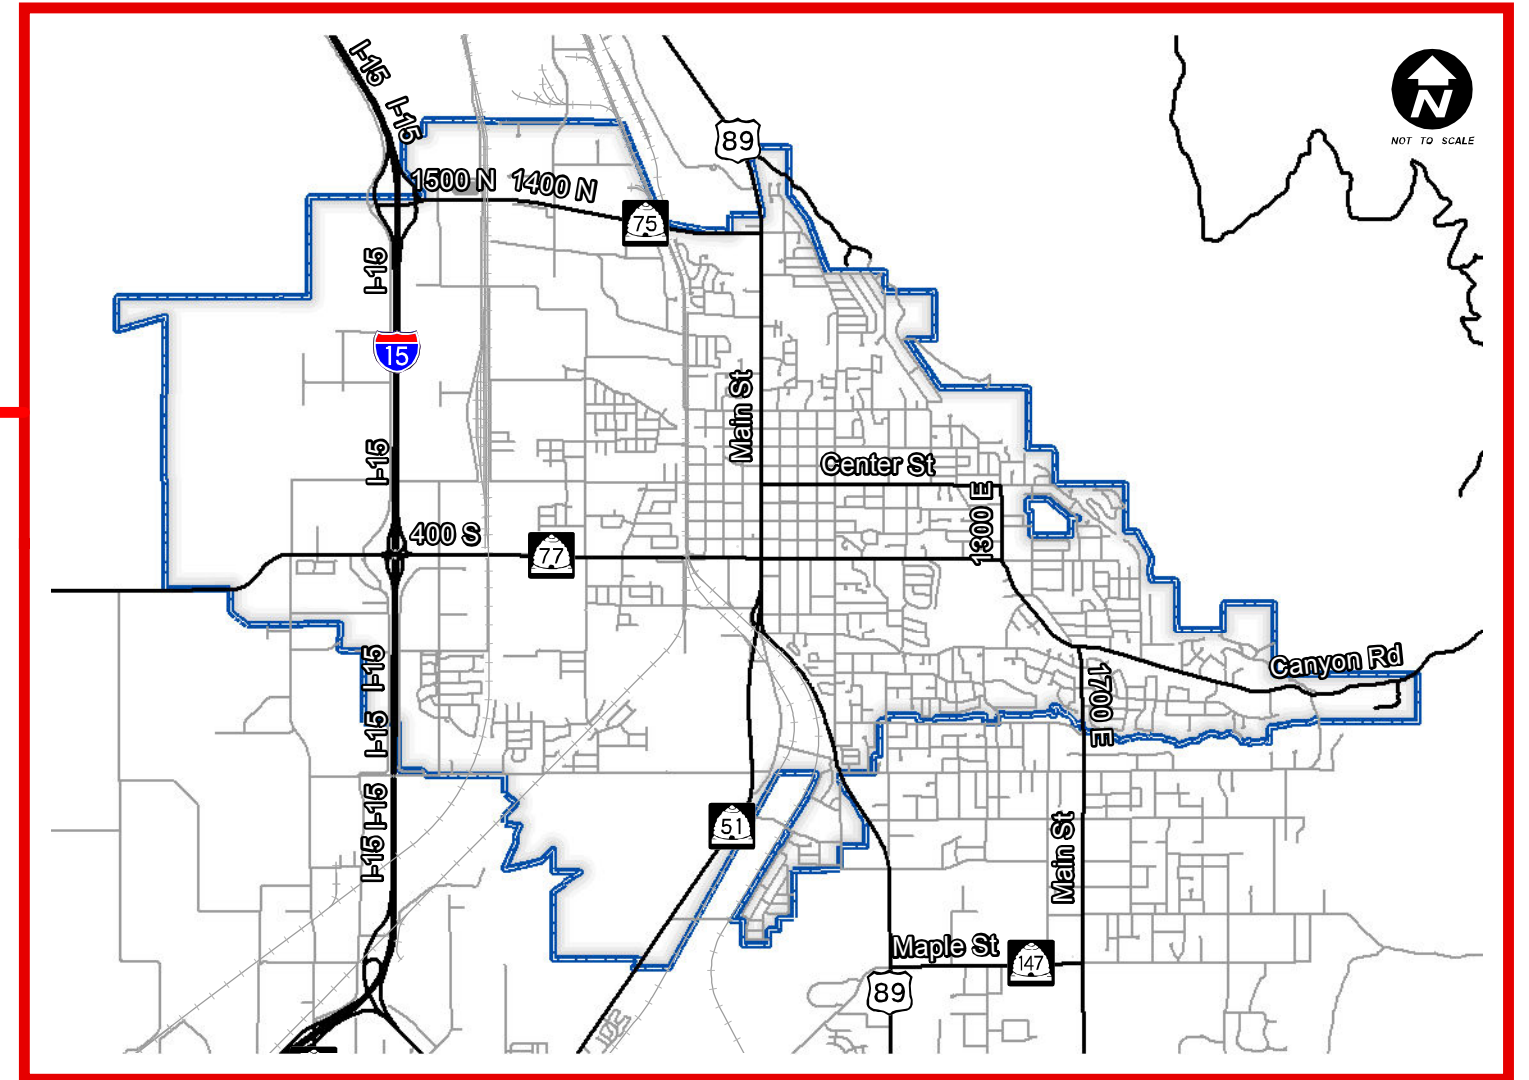

LOCATION MAP

STATE OF UTAH

SPRINGVILLE CITY